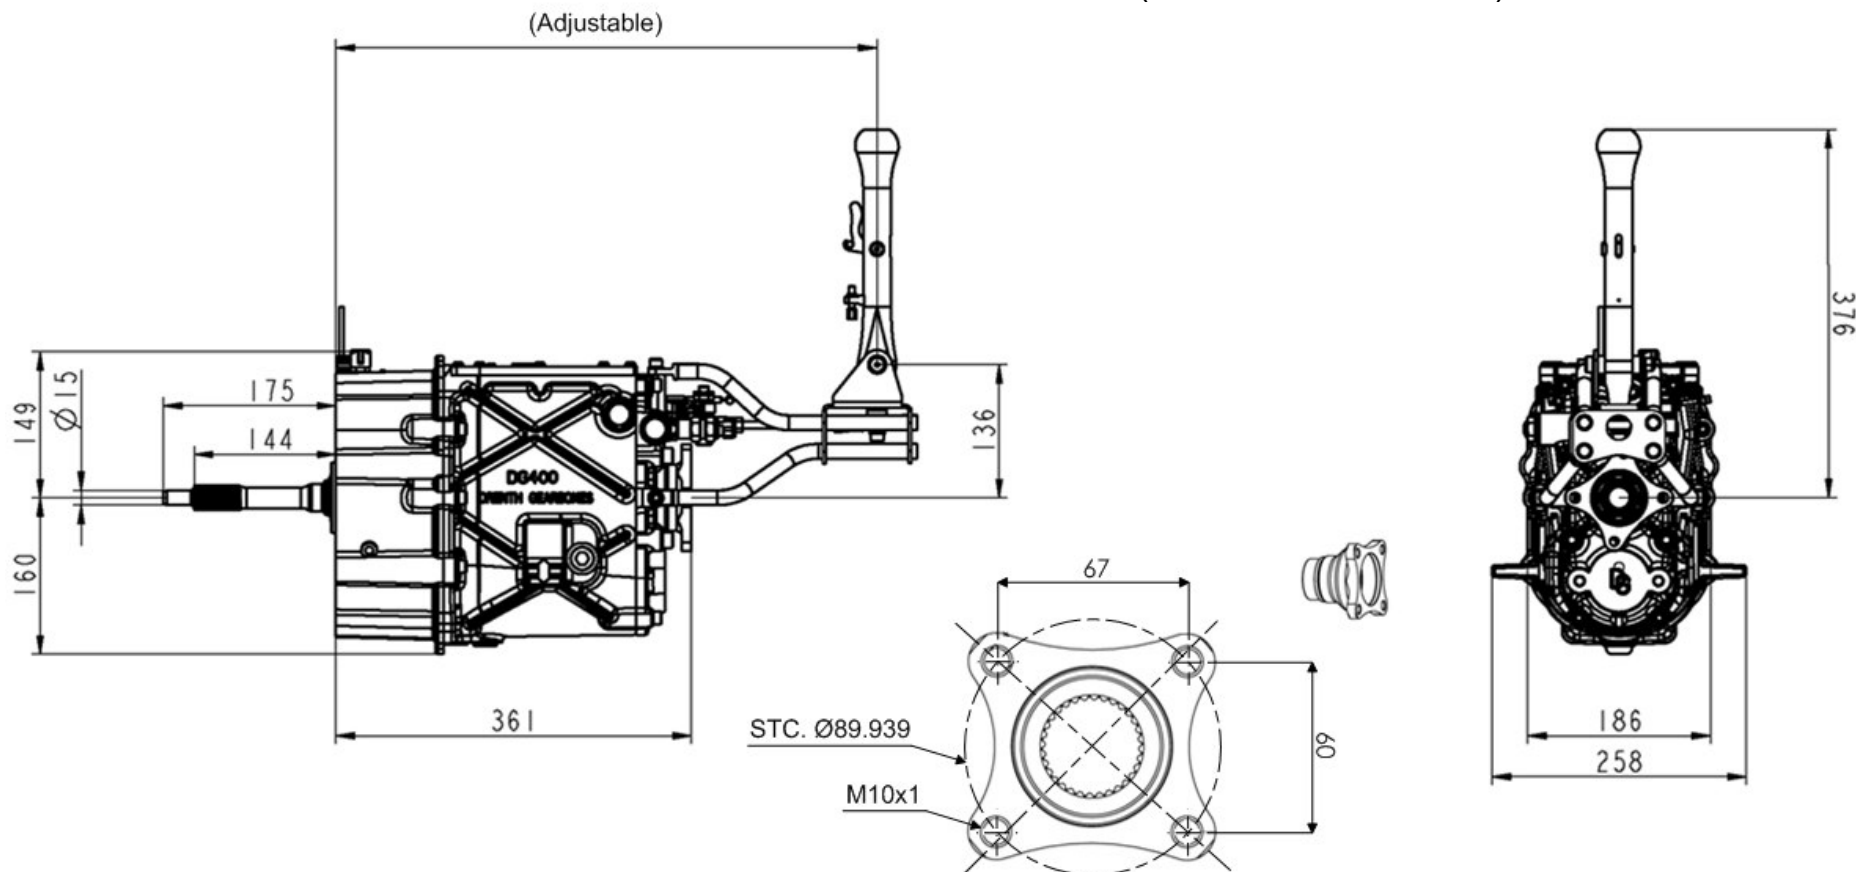

Dimensions:
Ford-TYPE

Weight:
33 kg

Max torque:
430 Nm**

Spline:
1" 23 splines

Oil qty:
1.25 liters
(Without Oil Cooler)

Oil type:
Castrol SAFX-J

Remarks:

**** Depending on gear-ratio and car weight**

(All dimensions in mm)